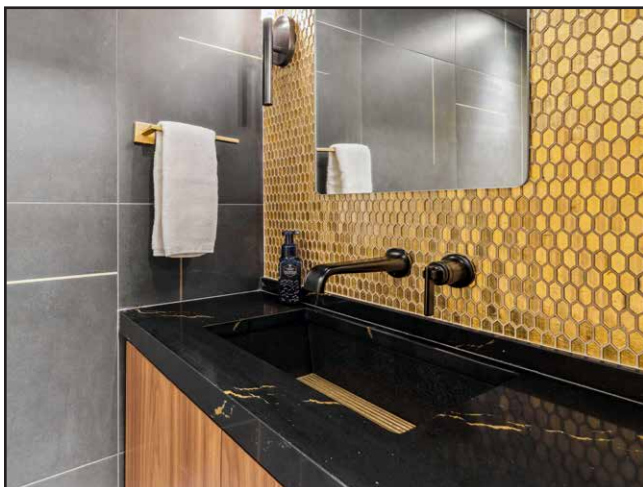

1915 N. Devon Road Columbus 43212

Kitchen and Power Room Remodel

The original addition of the kitchen was not structurally sound. The structure's foundation was reinforced and framing reworked. The Kitchen is very modern with white cabinets and white tile floor and walnut accents. Cambria is used on the countertops, the island includes two waterfall ends, along with a full height Cambria backsplash. The Thermador refrigerator and freezer towers are disguised behind flush cabinet panels. The warming drawer is also paneled and seamlessly disguised as a drawer. The Powder Room is "dark and moody" with black tile walls and gold mosaic tile, with a floating vanity and wall mounted faucet.