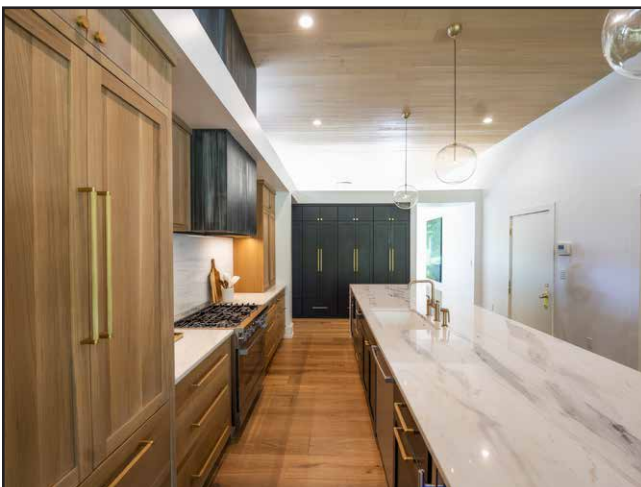

120 Ceramic Drive Columbus 43214

Whole House Renovation

Whole house mid-century modern renovation with a 980 sq. ft. addition, 3 bed/3.5 bath, with walk in pantry, 15 foot kitchen island, outdoor patio with gas fire pit, storefront glass walls with 11.5 foot cypress wood ceilings, and custom Amish cabinetry throughout.